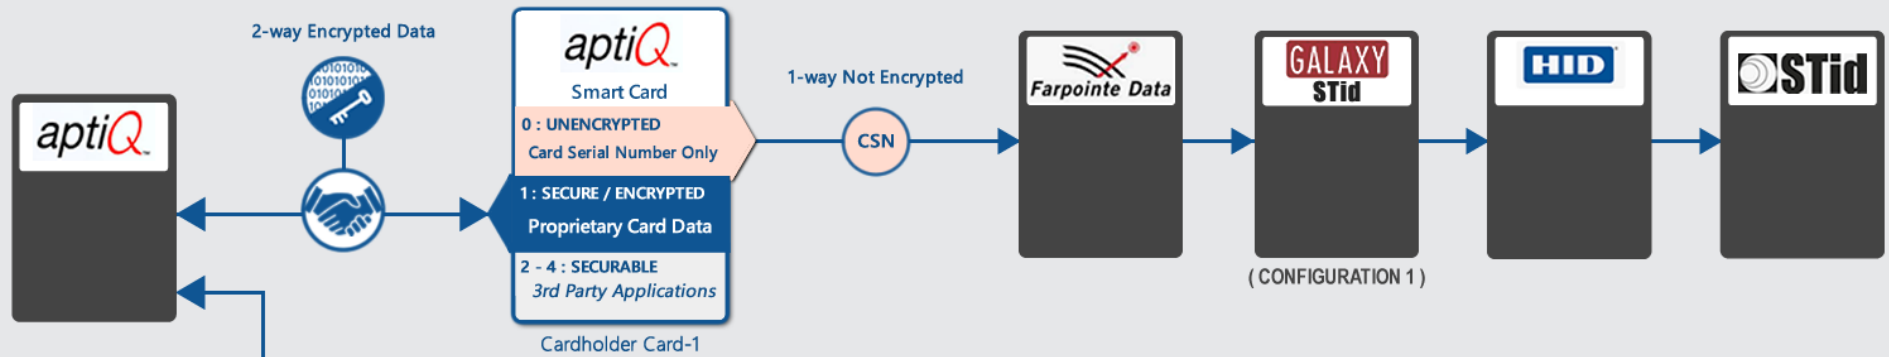

Galaxy Control Systems APTIQ Proprietary Smartcard & Reader Compatibility

- TERMS:**
- Secure Sectors > MIFARE Cards
 - Application Area > MIFARE DESfire
 - CSN > Card Serial Number

APTIQ READER & PROPRIETARY SMARTCARD