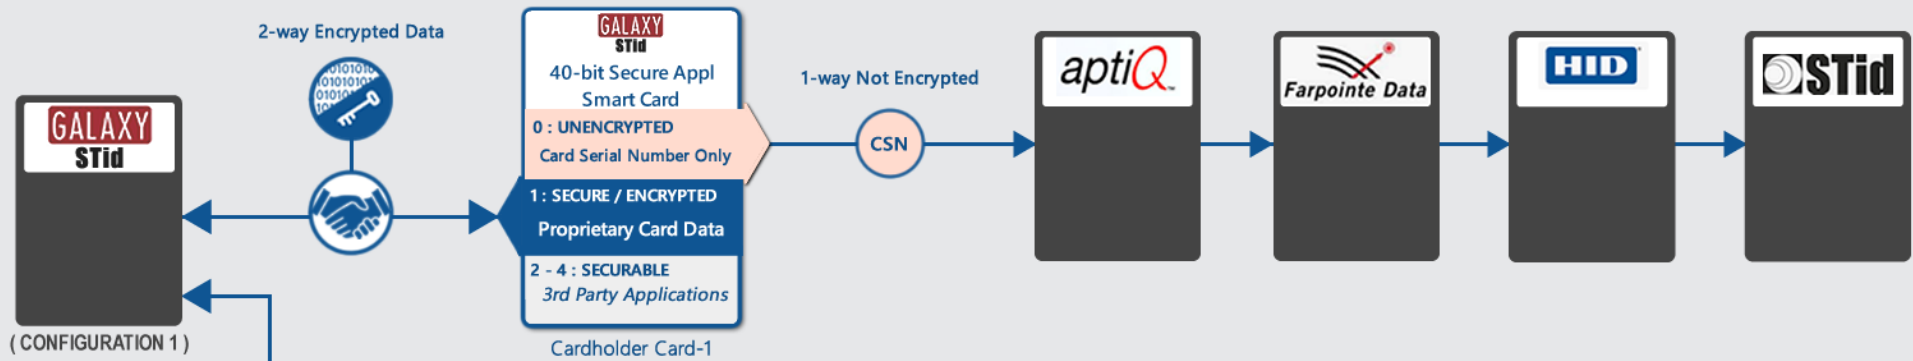

Galaxy Control Systems

Galaxy/STid Reader w/Configuration-1 & 40-bit Smartcard Compatibility

TERMS:

- Secure Sectors > MIFARE Cards
- Application Area > MIFARE DESfire
- CSN > Card Serial Number

Galaxy/STid READER & PROPRIETARY SMARTCARD