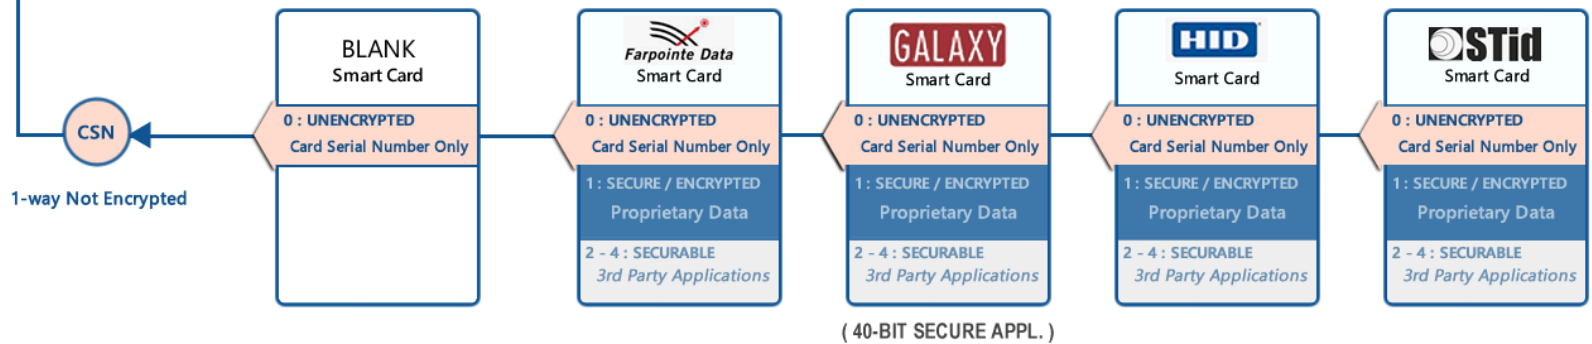

Galaxy Control Systems APTIQ Proprietary Smartcard & Reader Compatibility

- TERMS:**
- Secure Sectors > MIFARE Cards
 - Application Area > MIFARE DESfire
 - CSN > Card Serial Number

APTIQ READER & PROPRIETARY SMARTCARD

OTHER CARD MANUFACTURERS *

* System Recommendations

Mixing smartcards or readers from different manufacturers is not recommended when using secure encrypted data, since other brands only read the Card Serial Number (CSN).