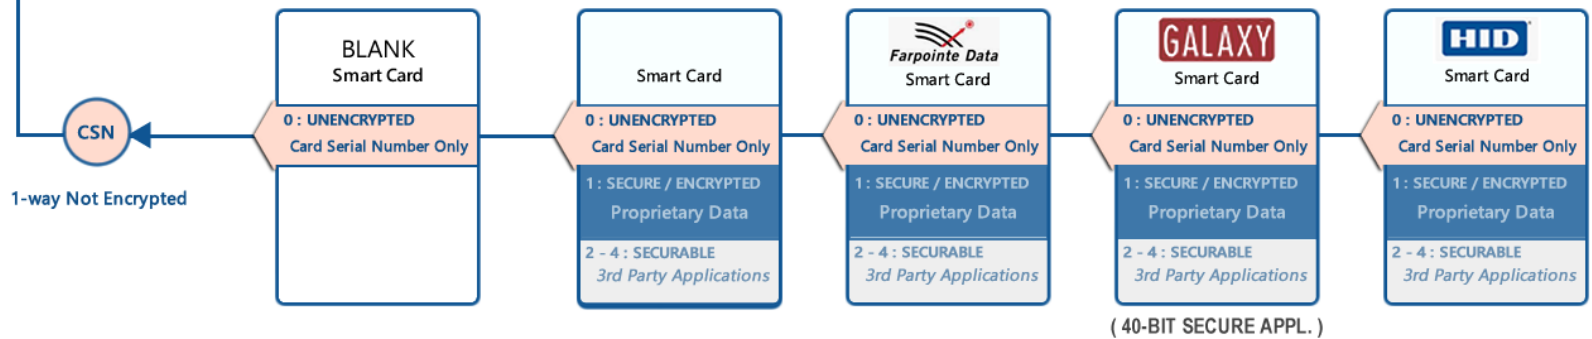

All card/reader brands are the registered trademarks of their respective manufacturers.

GCS Infographics ♦ Copyright Galaxy Control Systems 2024 ♦ All Rights Reserved

Galaxy Control Systems STID Smartcard & Reader Compatibility

- TERMS:**
- Secure Sectors > MIFARE Cards
 - Application Area > MIFARE DESfire
 - CSN > Card Serial Number

STid READER & PROPRIETARY SMARTCARD

OTHER CARD MANUFACTURERS *

* System Recommendations

Mixing smartcards or readers from different manufacturers is not recommended when using secure encrypted data, since other brands only read the Card Serial Number (CSN).