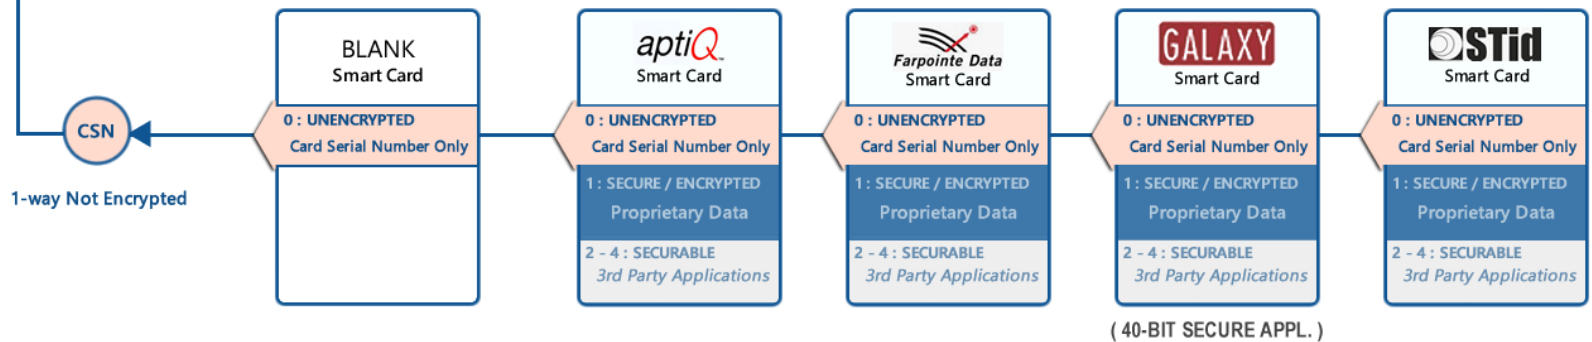

OTHER CARD MANUFACTURERS *

* System Recommendations

Mixing smartcards or readers from different manufacturers is not recommended when using secure encrypted data, since other brands only read the Card Serial Number (CSN).

All card/reader brands are the registered trademarks of their respective manufacturers.

GCS Infographics ♦ Copyright Galaxy Control Systems 2024 ♦ All Rights Reserved