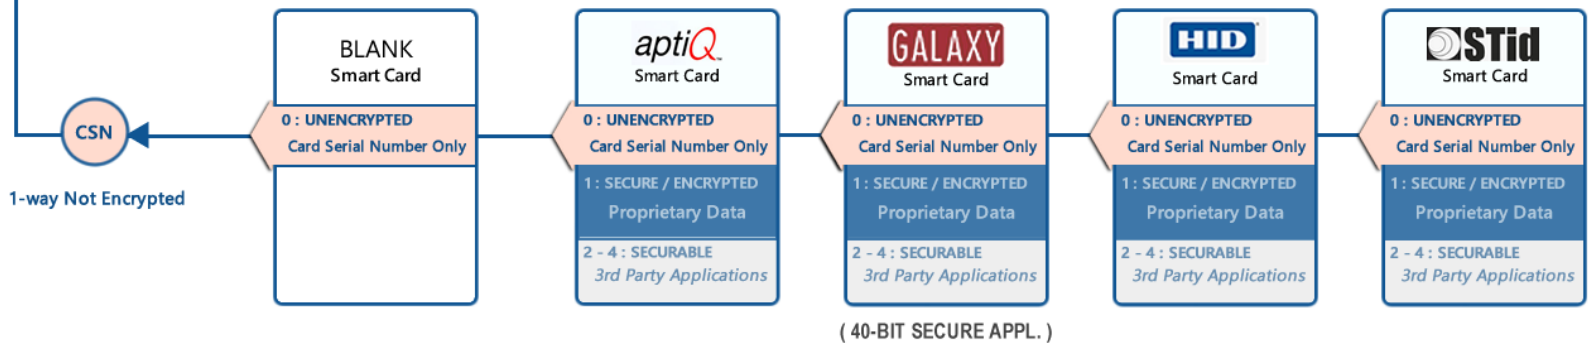

Galaxy Control Systems APTIQ Proprietary Smartcard & Reader Compatibility

- TERMS:**
- Secure Sectors > MIFARE Cards
 - Application Area > MIFARE DESfire
 - CSN > Card Serial Number

APTIQ READER & PROPRIETARY SMARTCARD

OTHER CARD MANUFACTURERS *

* System Recommendations

Mixing smartcards or readers from different manufacturers is not recommended when using secure encrypted data, since other brands only read the Card Serial Number (CSN).

All card/reader brands are the registered trademarks of their respective manufacturers.

GCS Infographics ♦ Copyright Galaxy Control Systems 2024 ♦ All Rights Reserved

Galaxy Control Systems

Farpointe Proprietary Smartcard & Reader Compatibility

- TERMS:**
- Secure Sectors > MIFARE Cards
 - Application Area > MIFARE DESfire
 - CSN > Card Serial Number

FARPOINTE READER & PROPRIETARY SMARTCARD

OTHER READER MANUFACTURERS *

OTHER CARD MANUFACTURERS *