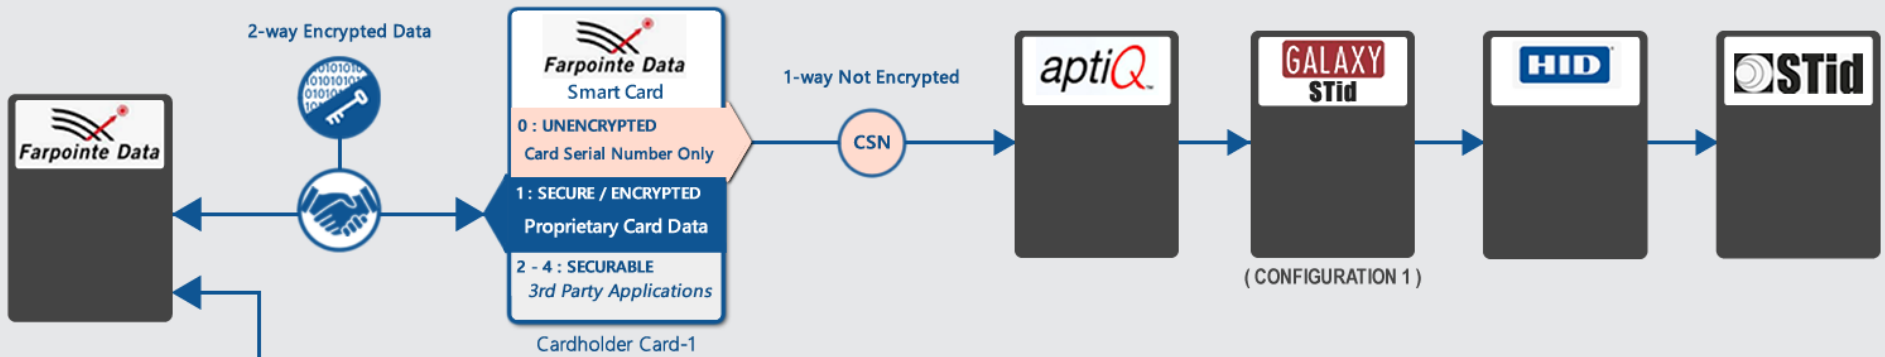

All card/reader brands are the registered trademarks of their respective manufacturers.

GCS Infographics ♦ Copyright Galaxy Control Systems 2024 ♦ All Rights Reserved

Galaxy Control Systems

Farpointe Proprietary Smartcard & Reader Compatibility

- TERMS:**
- Secure Sectors > MIFARE Cards
 - Application Area > MIFARE DESfire
 - CSN > Card Serial Number

FARPOINTE READER & PROPRIETARY SMARTCARD

OTHER READER MANUFACTURERS *

OTHER CARD MANUFACTURERS *