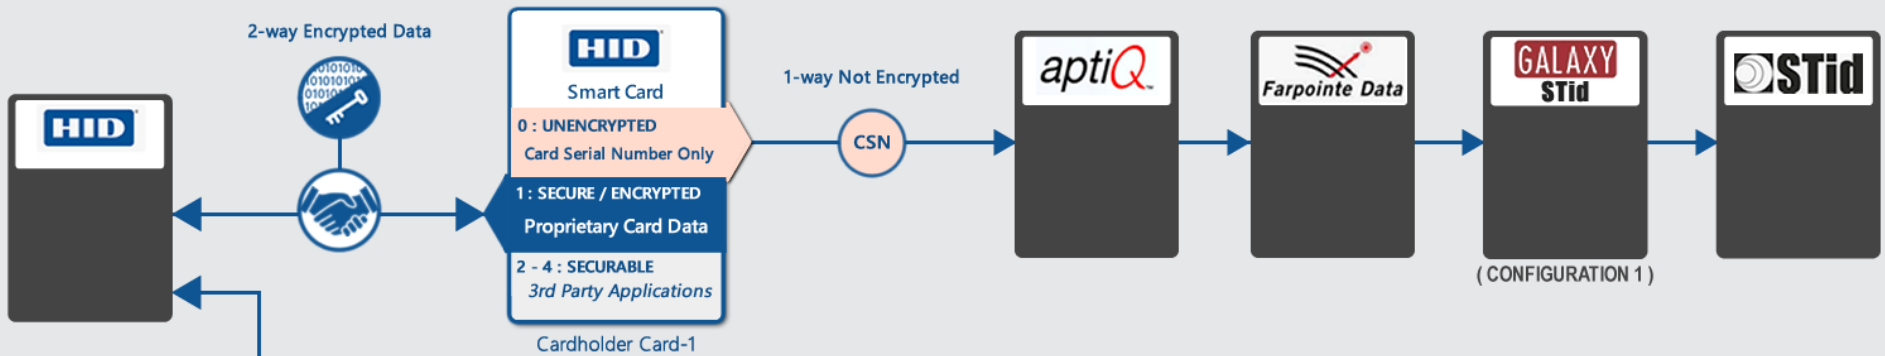

Galaxy Control Systems HID Proprietary Smartcard & Reader Compatibility

1. **TERMS:**
2. Secure Sectors > MIFARE Cards
   - Application Area > MIFARE DESfire
   - CSN > Card Serial Number

HID READER & HID PROPRIETARY SMARTCARD