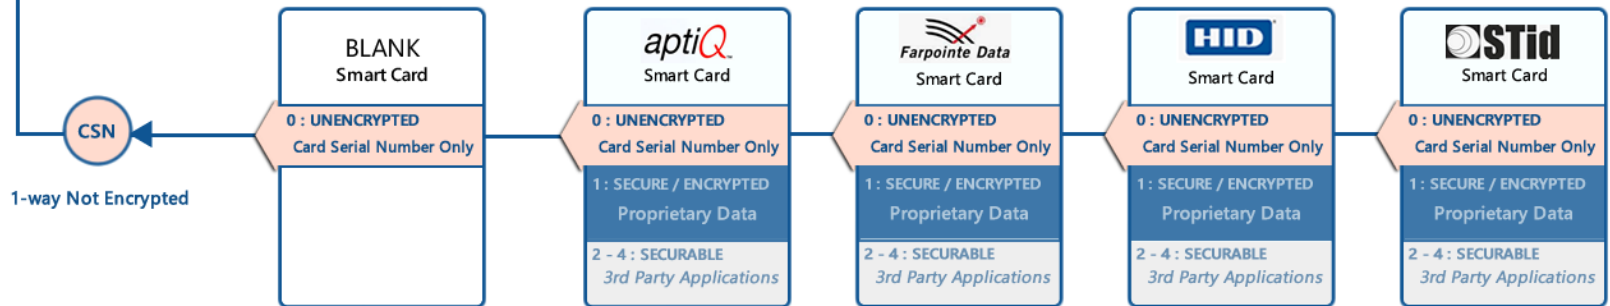

OTHER CARD MANUFACTURERS *

* System Recommendations

Mixing smartcards or readers from different manufacturers is not recommended when using secure encrypted data, since other brands only read the Card Serial Number (CSN).

All card/reader brands are the registered trademarks of their respective manufacturers.